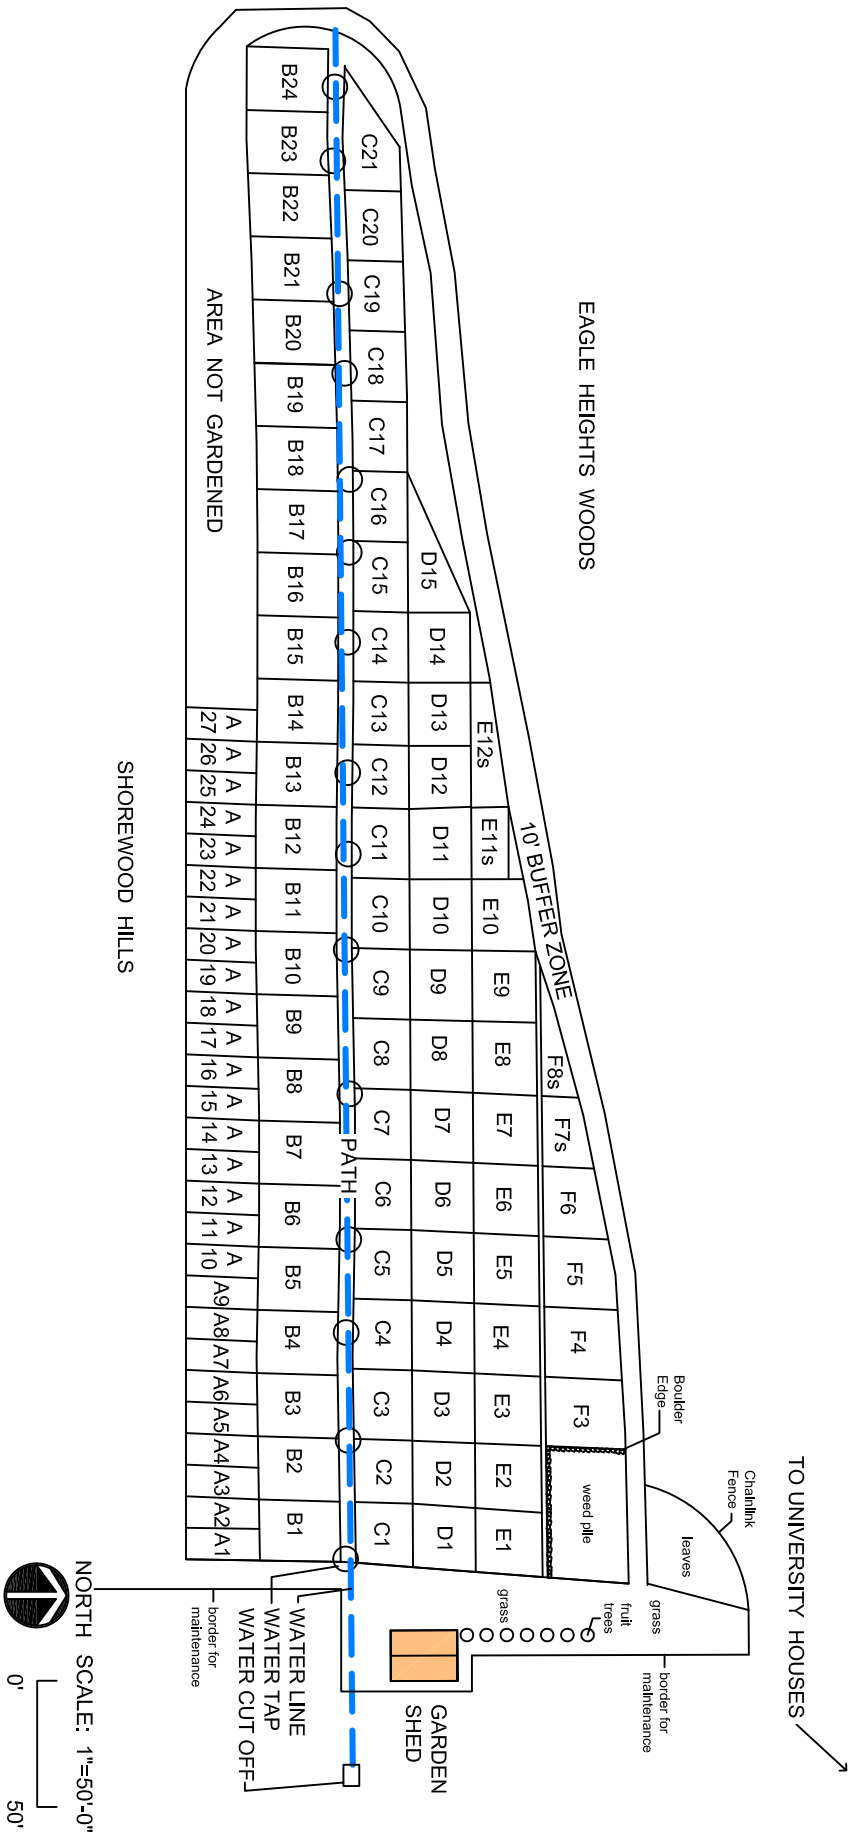

UNIVERSITY HOUSES GARDENS

PLOT NUMBERS AND LOCATIONS

L:\ACAD\PLANNING\Special Sites\Lakeshore Nature Preserve\Community Gardens\Eagle Heights Gardens\base_ortho_topo.dwg (Revised 01-06-2011)

EMAIL THE GARDEN COMMITTEE AT
 ehgardens@rso.wisc.edu
FIND US ON THE WEB AT
 www.eagleheightsgardens.org
WRITE TO US AT
 611 EAGLE HEIGHTS, MADISON, WI, 53705