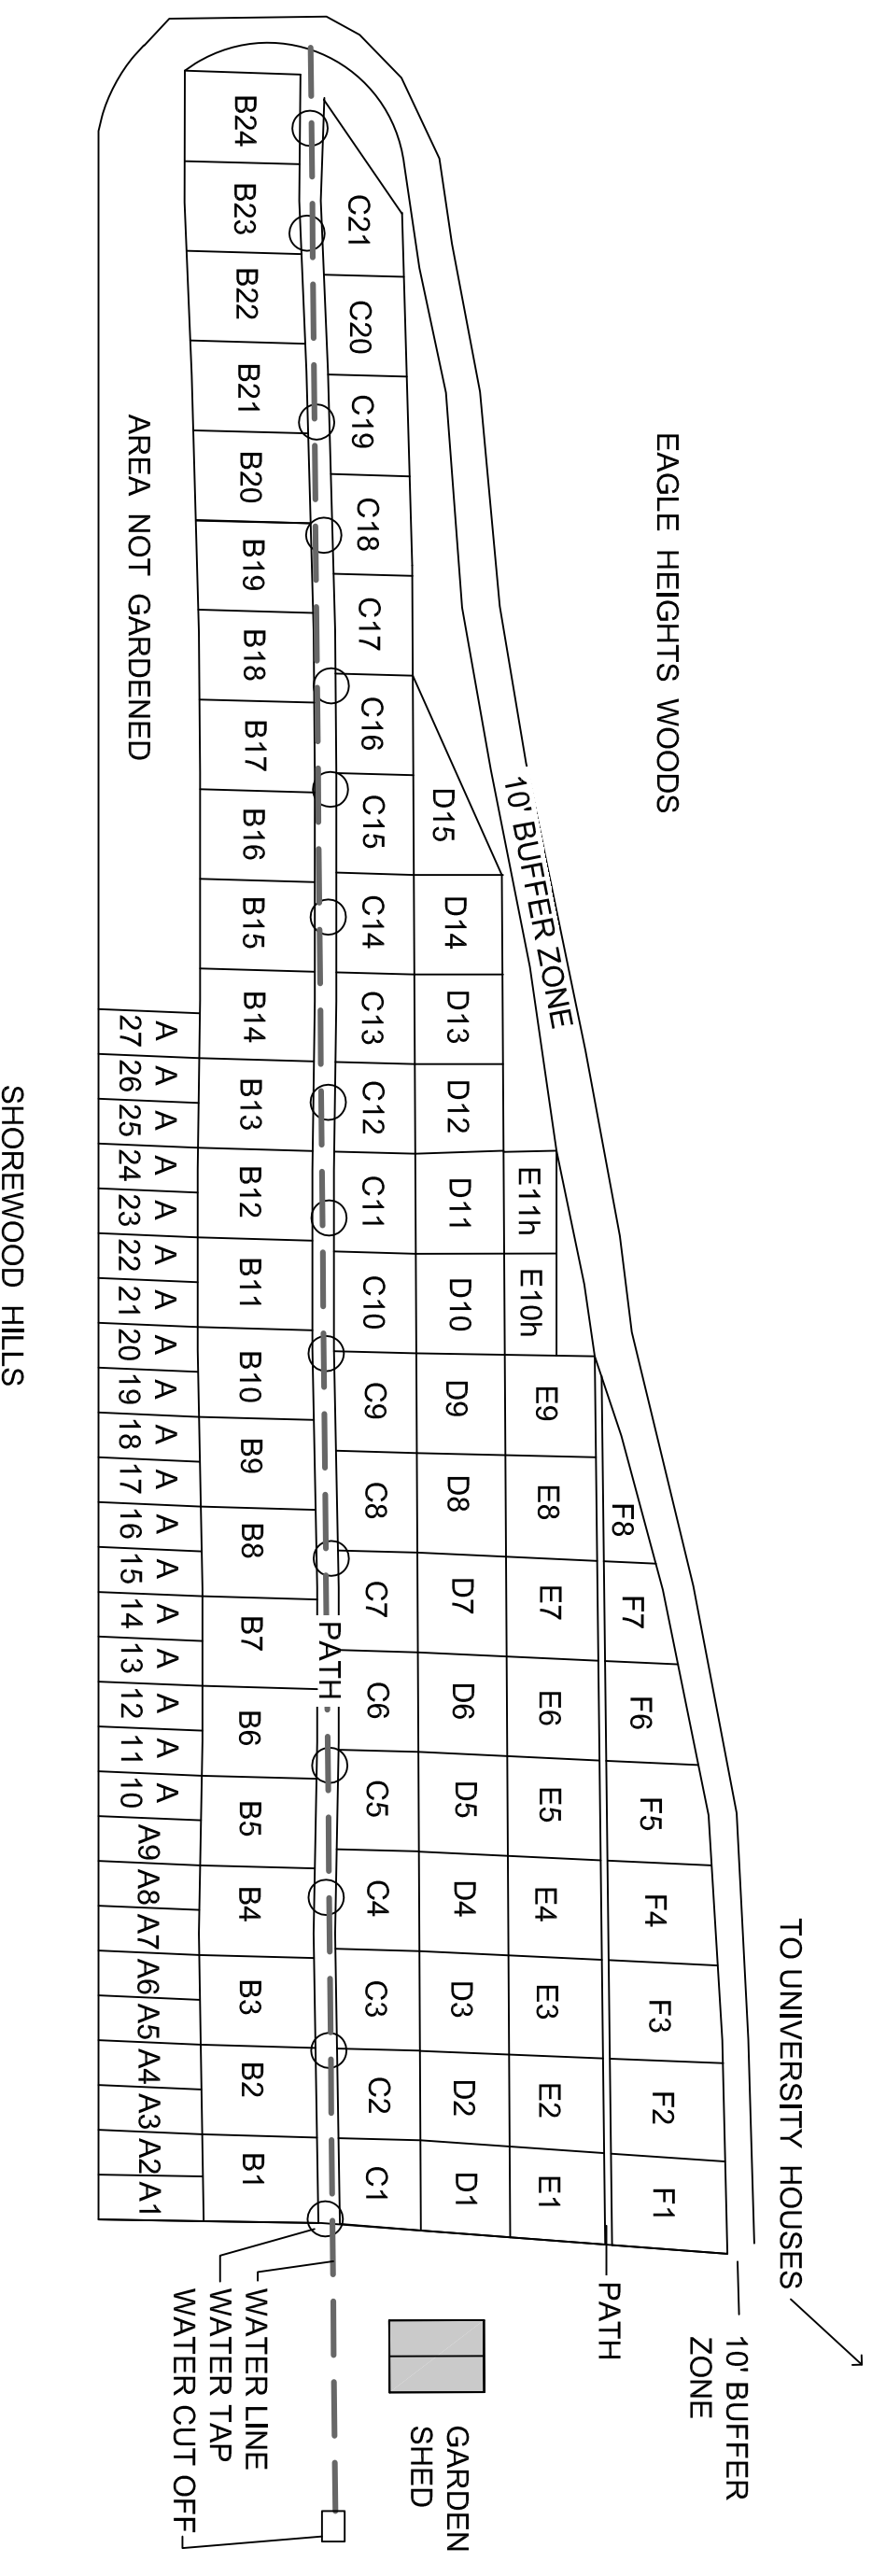

UNIVERSITY HOUSES GARDENS

PLOT NUMBERS AND LOCATIONS

EMAIL THE GARDEN COMMITTEE AT
 ehgardens@rso.wisc.edu
FIND US ON THE WEB AT
 www.eagleheightsgardens.org
WRITE TO US AT
 611 EAGLE HEIGHTS, MADISON, WI, 53705