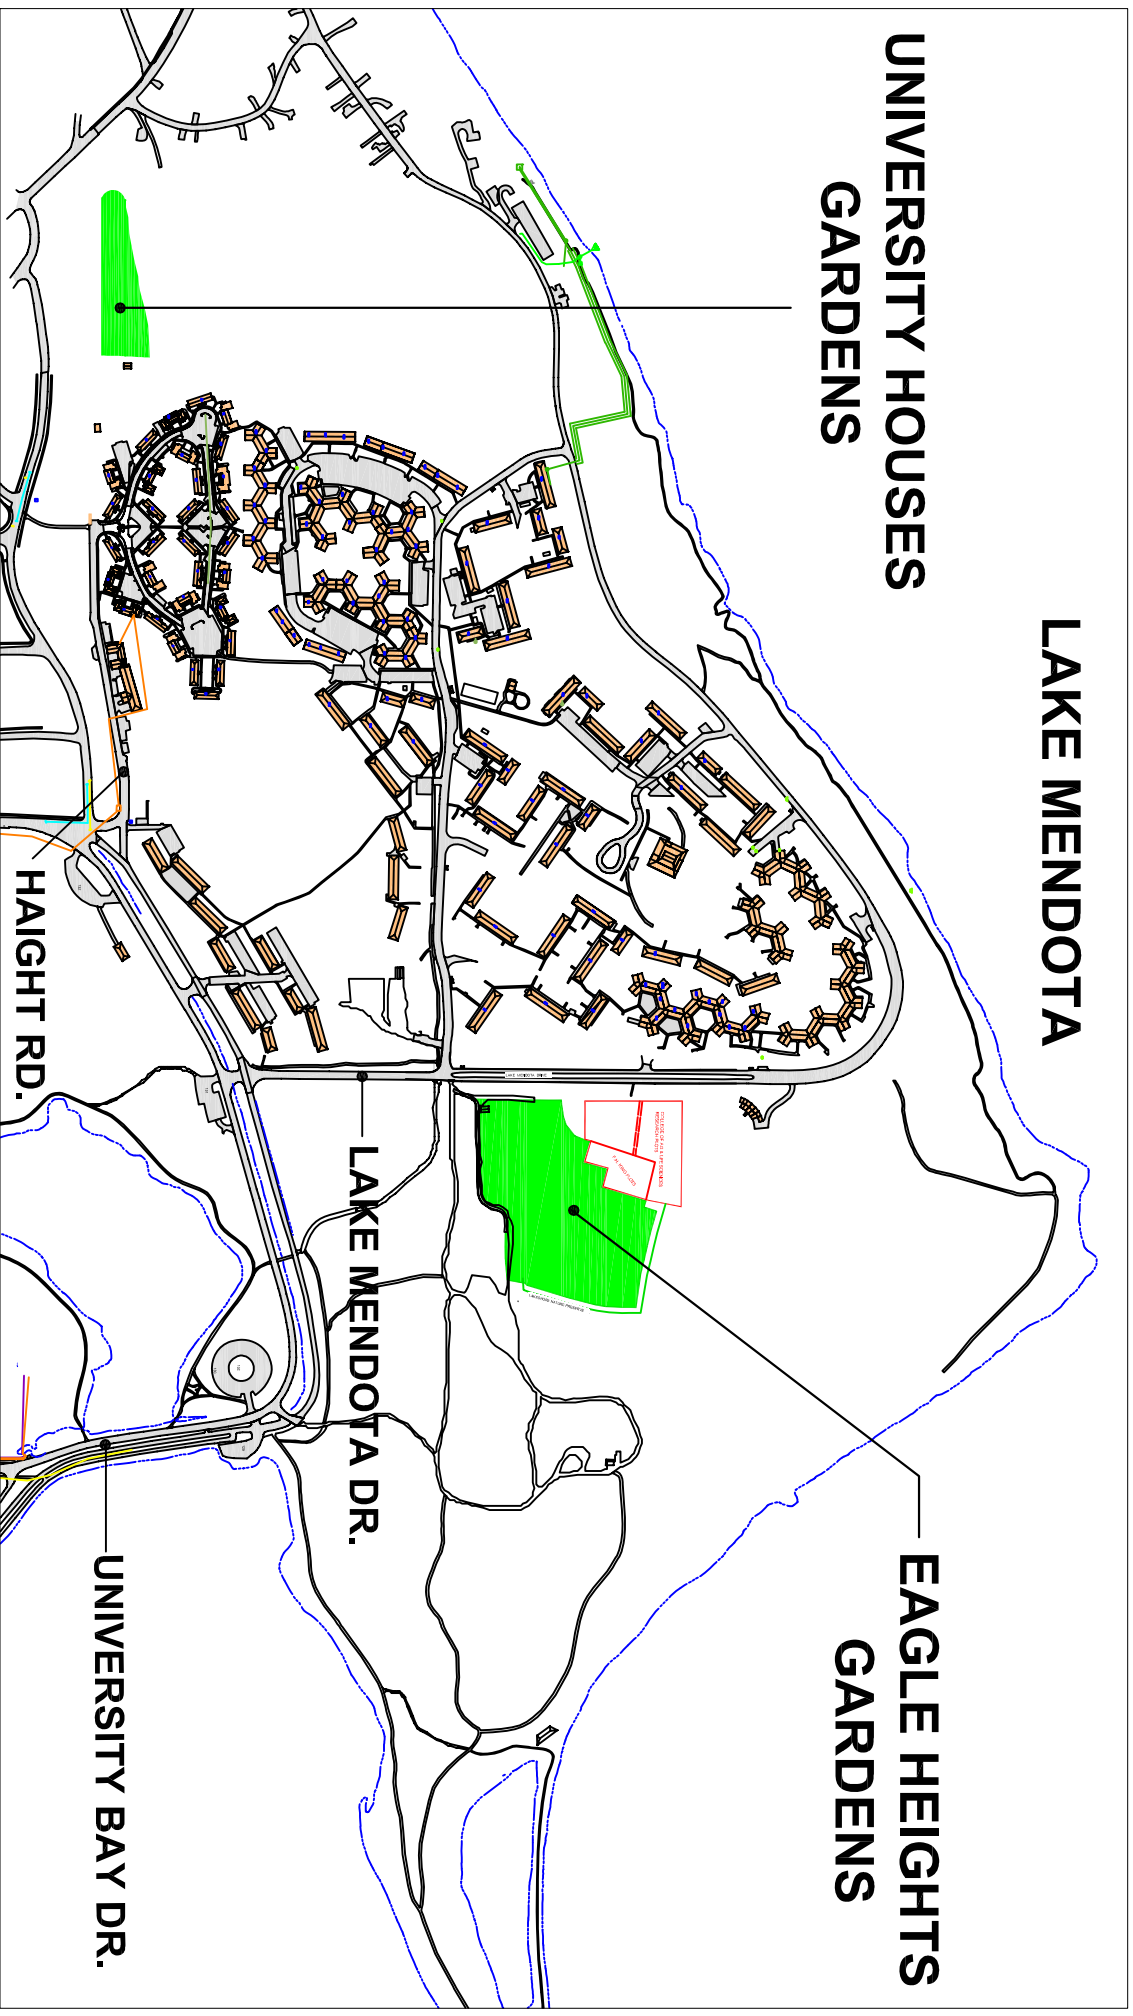

EAGLE HEIGHTS and UNIVERSITY HOUSES GARDENS

LAKE MENDOTA

UNIVERSITY HOUSES
GARDENS

EAGLE HEIGHTS
GARDENS

EMAIL THE GARDEN COMMITTEE AT
ehgardens@rs.wisc.edu
FIND US ON THE WEB AT
www.eagleheightsgardens.org
WRITE TO US AT
611 EAGLE HEIGHTS, MADISON, WI, 53705