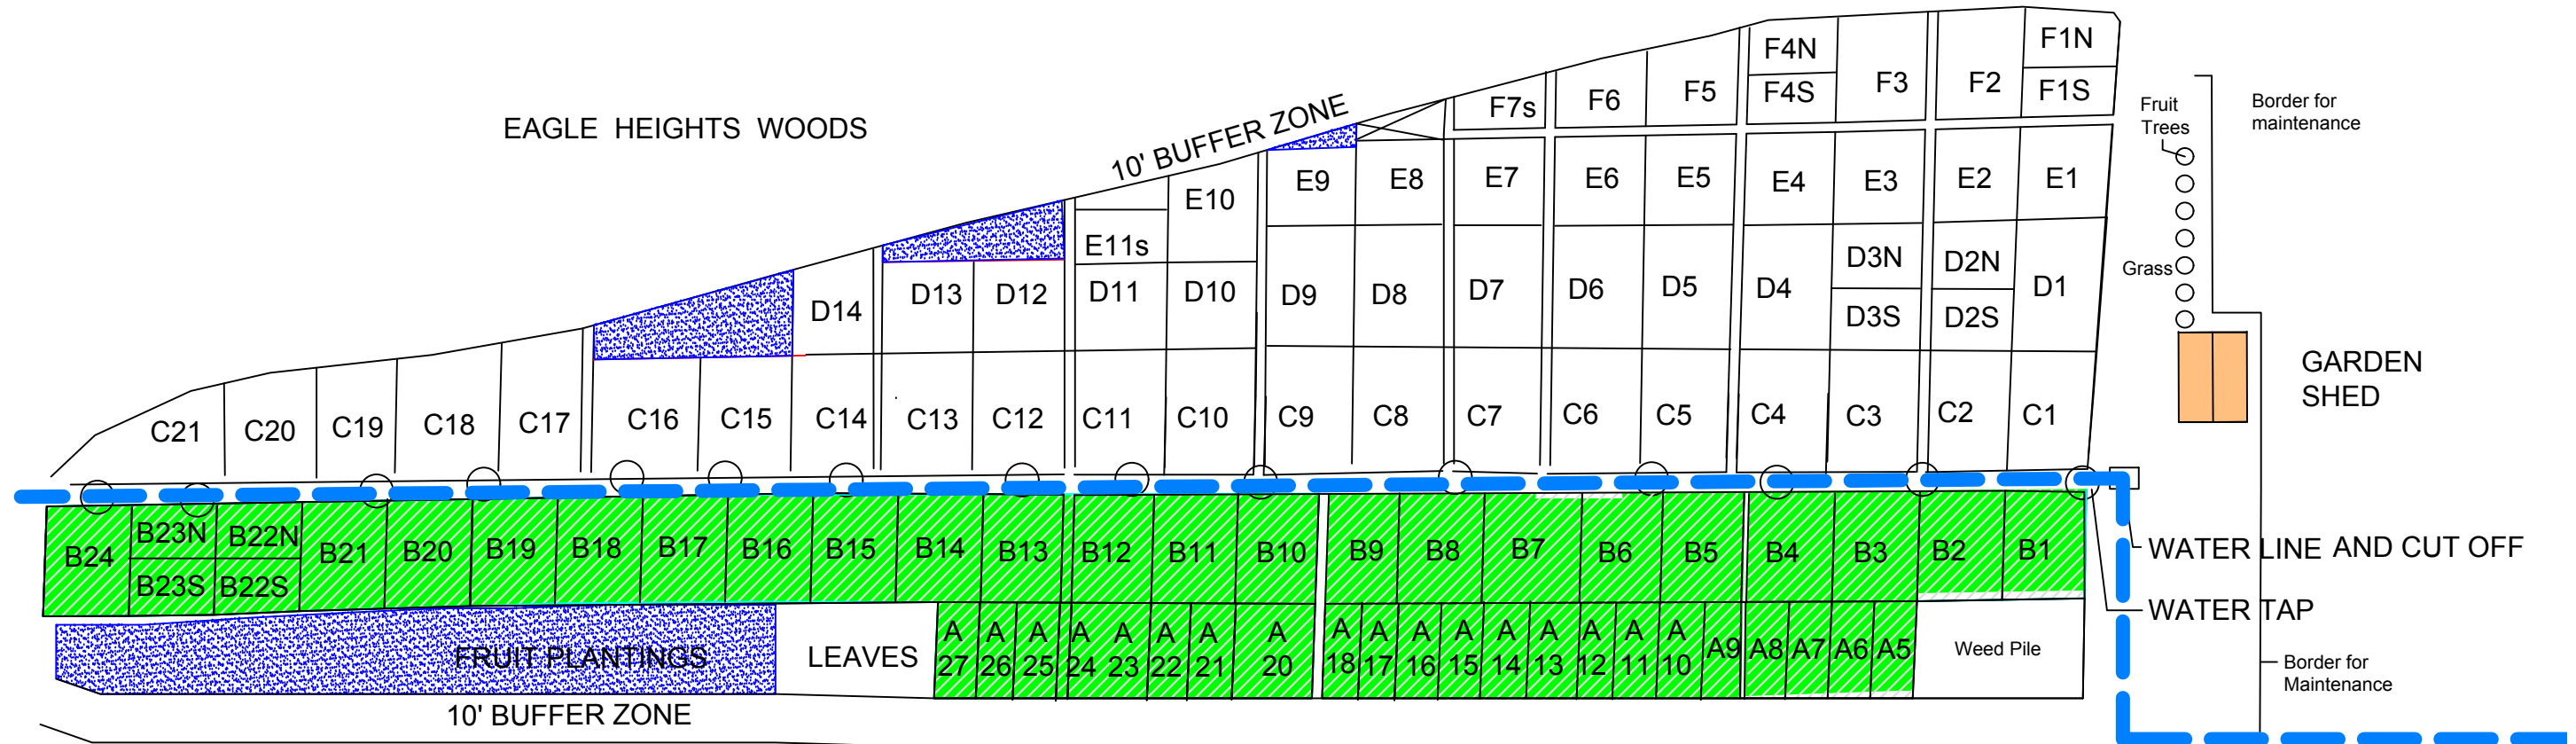

2016 UNIVERSITY HOUSES GARDENS

PLOT NUMBERS AND LOCATIONS

TO UNIVERSITY HOUSES ↗

SHOREWOOD HILLS

NORTH SCALE: 1"=50'-0"

ORGANIC SECTION

FRUIT PLANTINGS

EMAIL THE GARDEN COMMITTEE AT
ehgardens@rso.wisc.edu
 FIND US ON THE WEB AT
www.eagleheightsgardens.org
 WRITE TO US AT
 611 EAGLE HEIGHTS, MADISON, WI, 53705